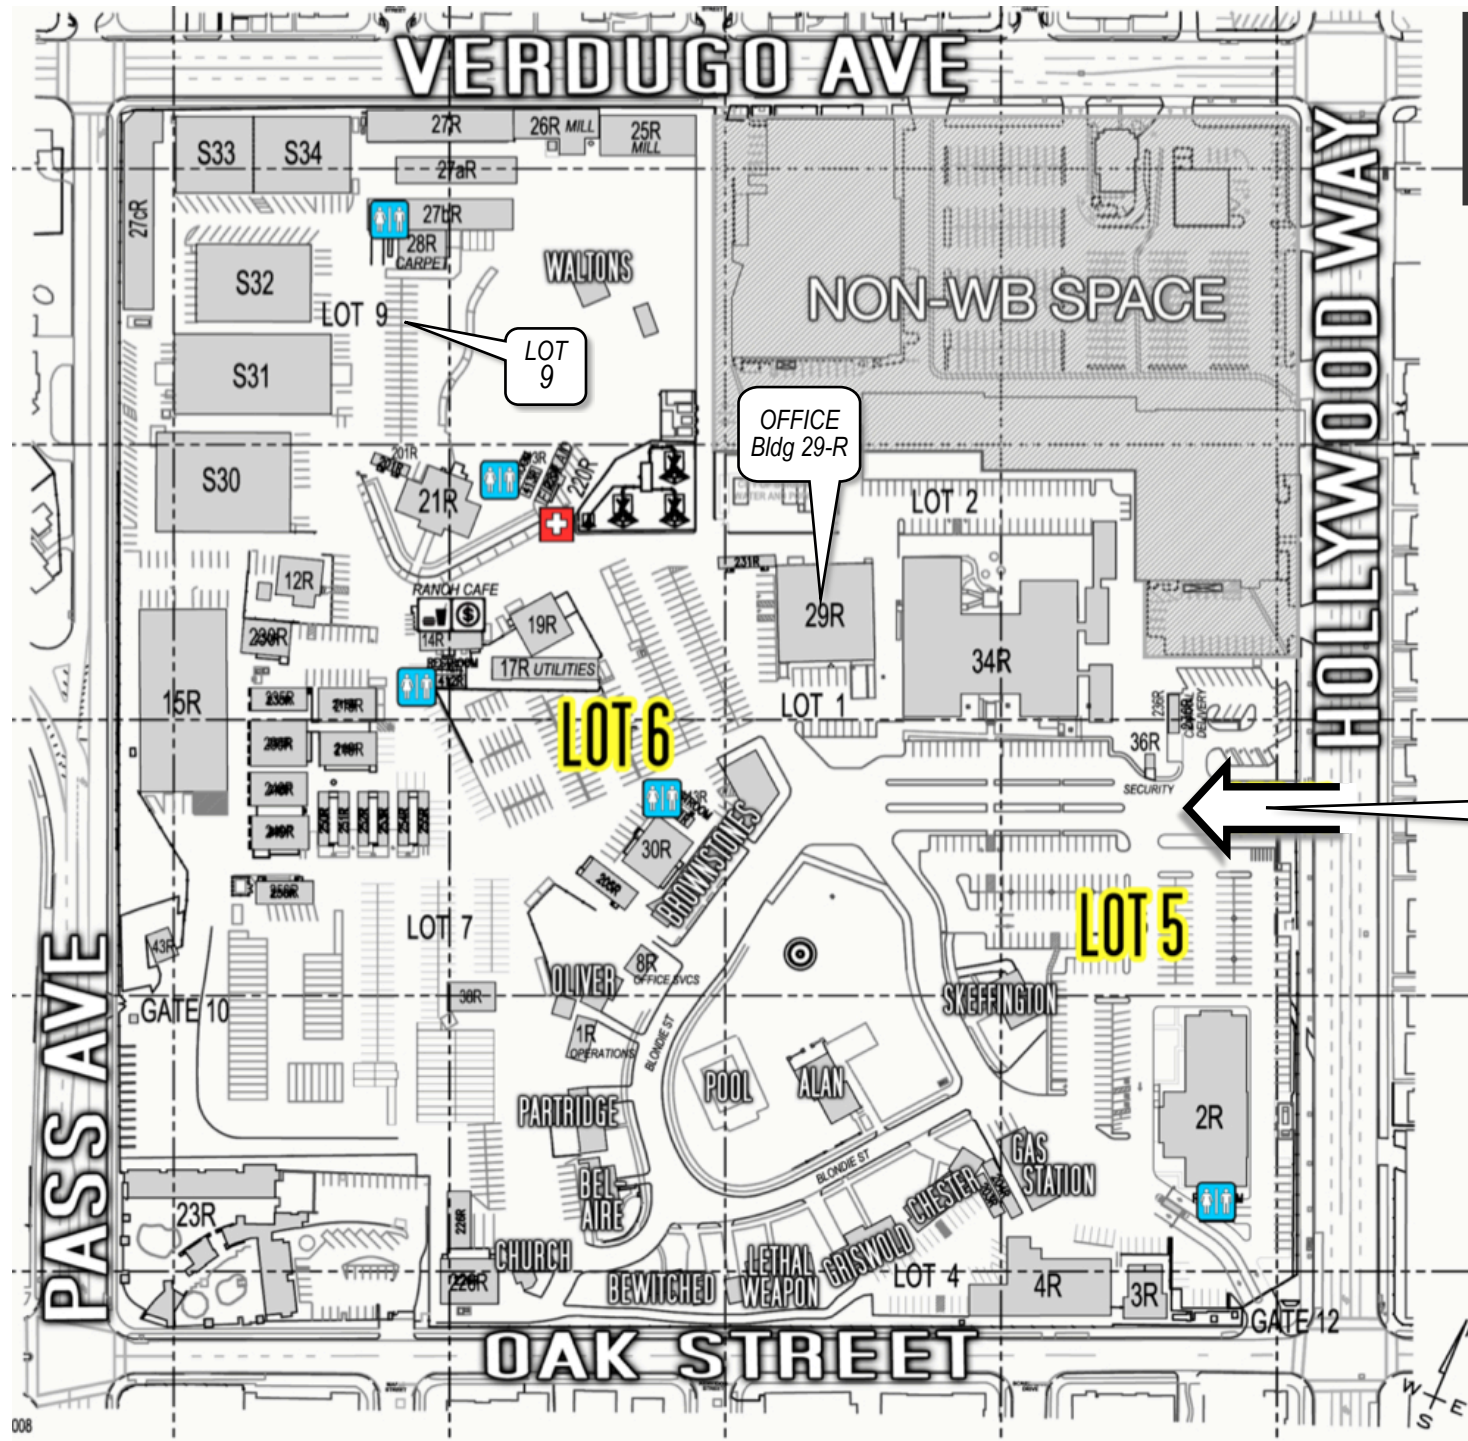

THE MIDDLE

STAGE MAP

LOCATION: Warner Bros Ranch
Production Office - Building 29-R
411 Hollywood Way, Burbank 91505

Thomas Guide pg 563 / D3

TRUCKS & BASE: LOT #9 (by stages 31 & 32)

CREW PARKING: ENTER @ Gate 11
off Hollywood Way & park in LOTS 5 & 6

NOTE: PHOTO ID is REQ'D

key asst location manager
Brian Kalata 310 497-5925
location manager
Michael Paolillo 310 493-1671

SIGNS WILL SAY:
MIDDLE
➔

ENTER @ Gate 11
off Hollywood Way

H NEARBY HOSPITAL:
Providence St. Joseph Med Ctr
501 S. Buena Vista St
Burbank, CA 91523
(818) 843-5111

"The Middle" Warner Bros TV
411 N. Hollywood Way - Bldg 29-R
Burbank, CA 91505
818 977-1175