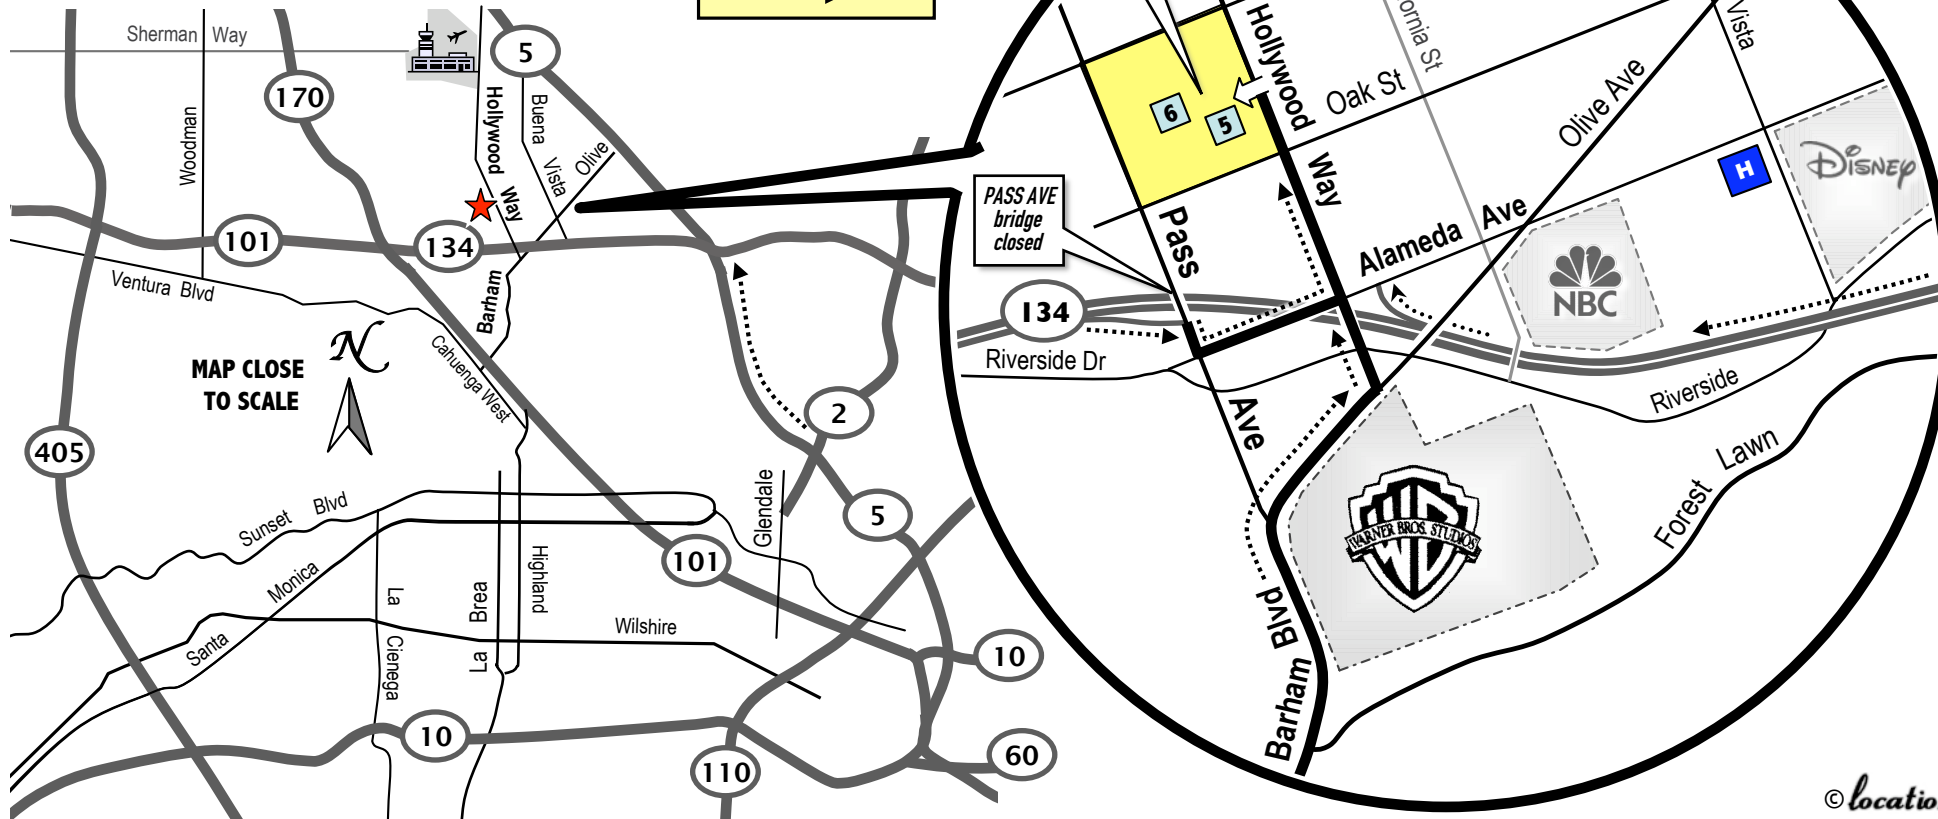

STAGE MAP

LOCATION: Warner Bros Ranch
Production Office - Building 29-R
411 Hollywood Way, Burbank 91505

Thomas Guide pg 563 / D3

TRUCKS & BASE: LOT #9 (by stages 31 & 32)

CREW PARKING: ENTER @ Gate 11
off Hollywood Way & park in LOTS 5 & 6

NOTE: PHOTO ID is REQ'D

from HOLLYWOOD

- Take the **HIGHLAND AVE** north towards the Hollywood Bowl
- Stay in **LEFT 2 LANES** as you pass the bowl and **BEAR LEFT** onto **CAHUENGA BLVD West** - *do NOT get onto 101 FWY*
- Turn **RIGHT** onto **BARHAM BLVD** - *continue northeast approx. 1.7 miles*
- Turn **LEFT** onto **HOLLYWOOD WAY** by Warner Bros Studios - go 1/2 mile north to Warner Ranch **GATE 11** and follow directions **from THE VALLEY** starting with **INSTRUCTION #5**

from THE VALLEY

- Take the **101 Ventura FWY South / (East)**
- Transition to the **134 FWY East** towards Burbank / Glendale
- EXIT PASS AVE** - turn **RIGHT** (south) from offramp
- Make first **LEFT** onto **ALAMEDA AVE** - go 0.2 mile east
- Turn **LEFT** (north) onto **HOLLYWOOD WAY** - go 0.4 mile north
- Turn **LEFT** into **Gate 11 - Warner Bros Ranch / MUST show photo ID**

CREW: park as directed in Lot #5 or Lot #6

from SANTA MONICA / West L.A.

- Take the **10 FWY East** to the 405 FWY
- Take the **405 FWY North** to the Valley
- Take the **101 FWY South / (east)** towards Los Angeles - travel 5 miles to the 134 FWY & follow directions above **from THE VALLEY**